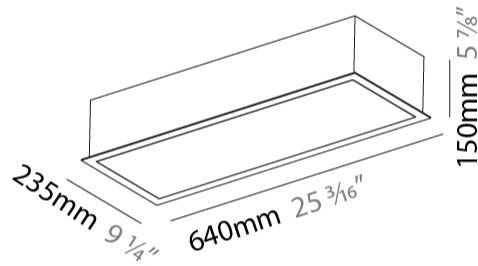

GENERAL

Series: Pi2
Subseries: Pi2 Whiteline
Brand: Prolicht
Division: Architectural
Mounting Type: Recessed
Mounting Location: Ceiling

PHYSICAL

Shape: Rectangle
Length (mm): 640
Length (in): 25 3/16
Width (mm): 235
Width (in): 9 1/4
Depth (mm): 150
Depth (in): 5 7/8
Ceiling Thickness (mm): 10 / 12.5 / 15 / 25 / 30
Ceiling Thickness (in): 3/8 or 1/2 or 9/16 or 1 or 1 3/16
Min. Recessing Depth (mm): 160
Min. Recessing Depth (in): 6 1/8
Light Distribution: Direct
Weight (kg): 4.274
Weight (lbs): 9.40
Diffuser: PMMA - Opal or Micro-Prism
Fixture Finish: SSR / BKV / CWI / CRY / HAB / LAG / UFT / ITA / RUA / RUR / MIC / FTG / MYG / TWT / LOD / PUS / FRO / FUP / KIA / POP / BLS / SPG / MEY / GOH / GUM / CHC / COM / ABZ / JAG / OBR / MOS / ROR
Fixture Material: Aluminum
Cut-out Measurements: 625mm / 24 5/8" x 220mm / 8 11/16"

ELECTRICAL

Lamp Type: LED (Zhaga Standard)
Total Output Wattage (W): 19
Dimming: Tri-Mode (Non-Dimming and Phase Dimming (120Vac only) and 0-10V Dimming)
Driver Included: Yes
Driver Location: Integrated
Driver Type: Constant Current - Universal
Driver Class: Class 2
Input Voltage (V): 120 - 277
Constant Current (MA): 500

LED

Color Temperature (°K): 3000 / 3500 / 4000
Max. Delivered Lumen (lm): 1430 / 1539 / 1570
CRI: >80 CRI
Efficiency (%): 0.516
Lamp Life (hrs): 50000

OPTICAL

RATINGS AND CERTIFICATIONS

Certified By: Certified for North American Standards
IP rating: IP20