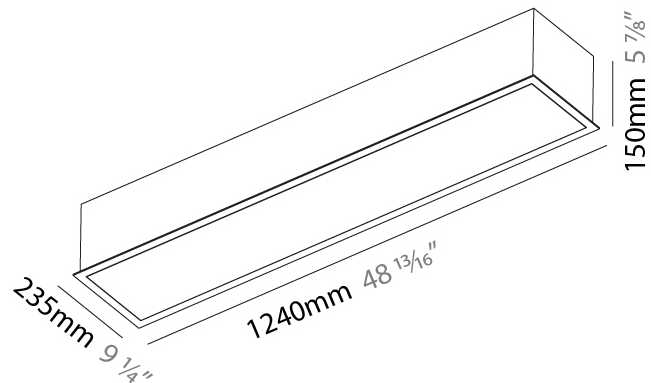

GENERAL

Series: Pi2
Subseries: Pi2 Whiteline
Brand: Prolicht
Division: Architectural
Mounting Type: Recessed
Mounting Location: Ceiling
Subcategory: Ambient

PHYSICAL

Shape: Rectangle
Length (mm): 1240
Length (in): 48 ¹³/₁₆
Width (mm): 235
Width (in): 9 ¹/₄
Depth (mm): 150
Depth (in): 5 ⁷/₈
Ceiling Thickness (mm): 10 / 12.5 / 15 / 25
Ceiling Thickness (in): 3/8 or 1/2 or 9/16 or 1
Min. Recessing Depth (mm): 160
Min. Recessing Depth (in): 6 ⁵/₁₆
Light Distribution: Direct
Weight (kg): 7.65
Weight (lbs): 16.83
Diffuser: PMMA - Opal or Micro-Prism
Fixture Finish: SSR / BKV / CWI / CRY / HAB / LAG / UFT / ITA / RUA / RUR / MIC / FTG / MYG / TWT / LOD / PUS / FRO / FUP / KIA / POP / BLS / SPG / MEY / GOH / GUM / CHC / COM / ABZ / JAG / OBR / MOS / ROR
Fixture Material: Aluminum
Cut-out Measurements: 1225mm / 48 1/4" x 220mm / 8 11/16"

ELECTRICAL

Lamp Type: LED (Zhaga Standard)
Total Output Wattage (W): 38
Dimming: Tri-Mode (Non-Dimming and Phase Dimming (120Vac only) and 0-10V Dimming)
Driver Included: Yes
Driver Location: Integrated
Driver Type: Constant Current - Universal
Driver Class: Class 2
Input Voltage (V): 120 - 277
Constant Current (MA): 500

LED

Color Temperature (°K): 3000 / 3500 / 4000
Max. Delivered Lumen (lm): 2860 / 3077 / 3140
CRI: >80 CRI
Efficiency (%): 0.539
Lamp Life (hrs): 50000

OPTICAL

RATINGS AND CERTIFICATIONS

Certified By: Certified for North American Standards
IP rating: IP20