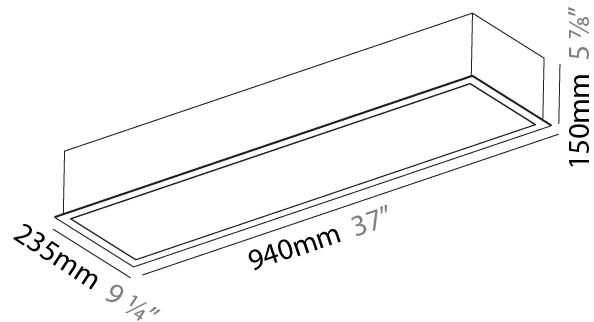

GENERAL

Series: Pi2
Subseries: Pi2 Whiteline
Brand: Prolicht
Division: Architectural
Mounting Type: Recessed
Mounting Location: Ceiling
Subcategory: Ambient

PHYSICAL

Shape: Rectangle
Length (mm): 940
Length (in): 37
Width (mm): 235
Width (in): 9 1/4
Depth (mm): 150
Depth (in): 5 7/8
Ceiling Thickness (mm): 10 / 12.5 / 15 / 25
Ceiling Thickness (in): 3/8 or 1/2 or 9/16 or 1
Min. Recessing Depth (mm): 160
Min. Recessing Depth (in): 6 5/16
Light Distribution: Direct
Weight (kg): 6.31
Weight (lbs): 13.88
Diffuser: PMMA - Opal or Micro-Prism
Fixture Finish: SSR / BKV / CWI / CRY / HAB / LAG / UFT / ITA / RUA / RUR / MIC / FTG / MYG / TWT / LOD / PUS / FRO / FUP / KIA / POP / BLS / SPG / MEY / GOH / GUM / CHC / COM / ABZ / JAG / OBR / MOS / ROR
Fixture Material: Aluminum
Cut-out Measurements: 925mm / 36 7/16" x 220mm / 8 11/16"

ELECTRICAL

Lamp Type: LED (Zhaga Standard)
Total Output Wattage (W): 29
Dimming: Tri-Mode (Non-Dimming and Phase Dimming (120Vac only) and 0-10V Dimming)
Driver Included: Yes
Driver Location: Integrated
Driver Type: Constant Current - Universal
Driver Class: Class 2
Input Voltage (V): 120 - 277
Constant Current (MA): 500

LED

Color Temperature (°K): 3000 / 3500 / 4000
Max. Delivered Lumen (lm): 2140 / 2303 / 2350
CRI: >80 CRI
Efficiency (%): 0.53
Lamp Life (hrs): 50000

OPTICAL

RATINGS AND CERTIFICATIONS

Certified By: Certified for North American Standards
IP rating: IP20