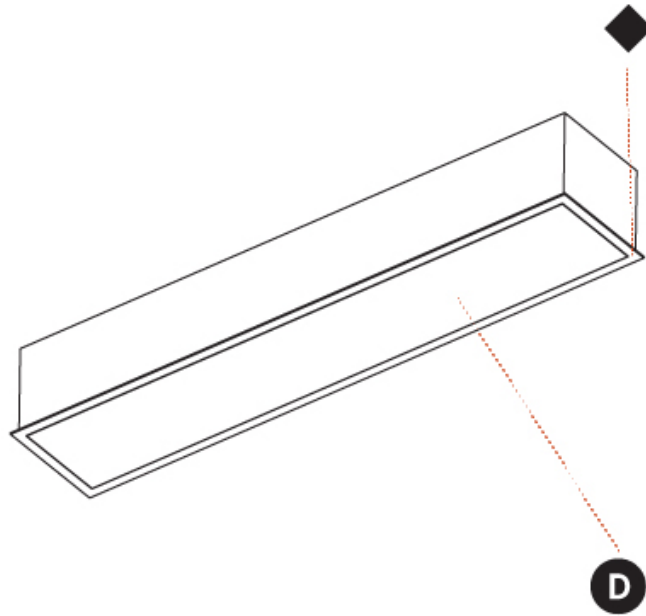

PI2 WHITELINE RECESSED

A37557-

PROJECT

TYPE

SPECIFIER

QUANTITY

DATE

A