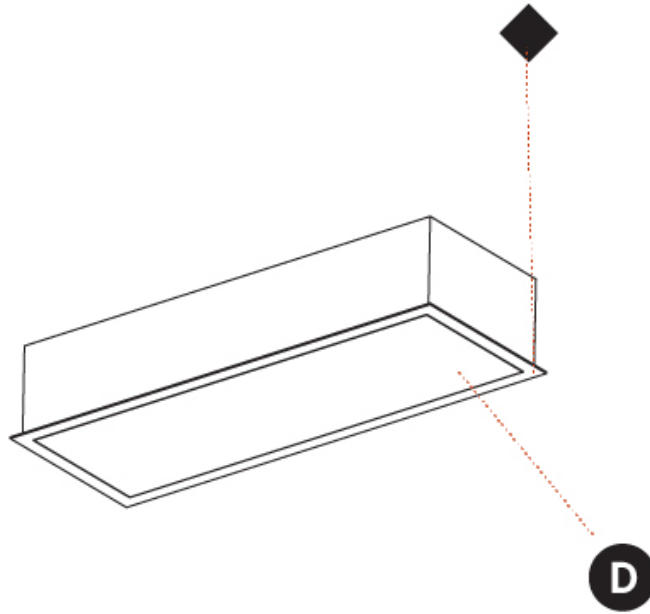

PI2 WHITELINE RECESSED

A37555-

PROJECT

TYPE

SPECIFIER

QUANTITY

DATE

A